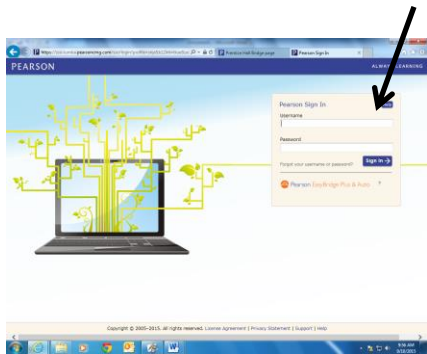

Online Textbook Access

Step 1: Go to www.phschool.com

Step 2: Click here and here to access the login screen

Step 3: Log in using ----- studentID@PVMS
district computer password

Step 4: Choose your current math textbook (the purple Pre-Algebra book)