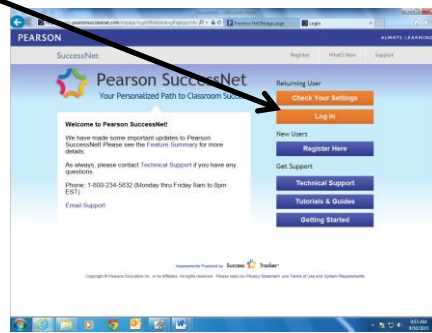

Online Textbook Access

Step 1: Go to www.phschool.com

Step 2: Click here and here to access the login screen

Step 3: Log in using ----- studentID@PVMS
district computer password

Step 4: Choose your current math textbook (the purple Pre-Algebra book)