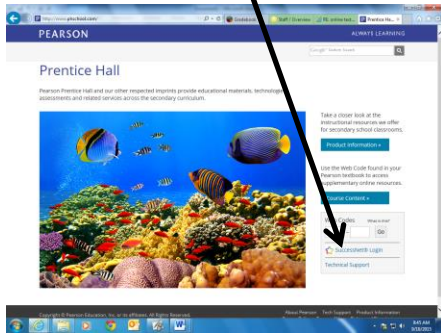

Online Textbook Access

Step 1: Go to www.phschool.com

Step 2: Click here and here to access the login screen

Step 3: Log in using ----- studentID@PVMS
district computer password

Step 4: Choose your current math textbook (the purple Pre-Algebra book)